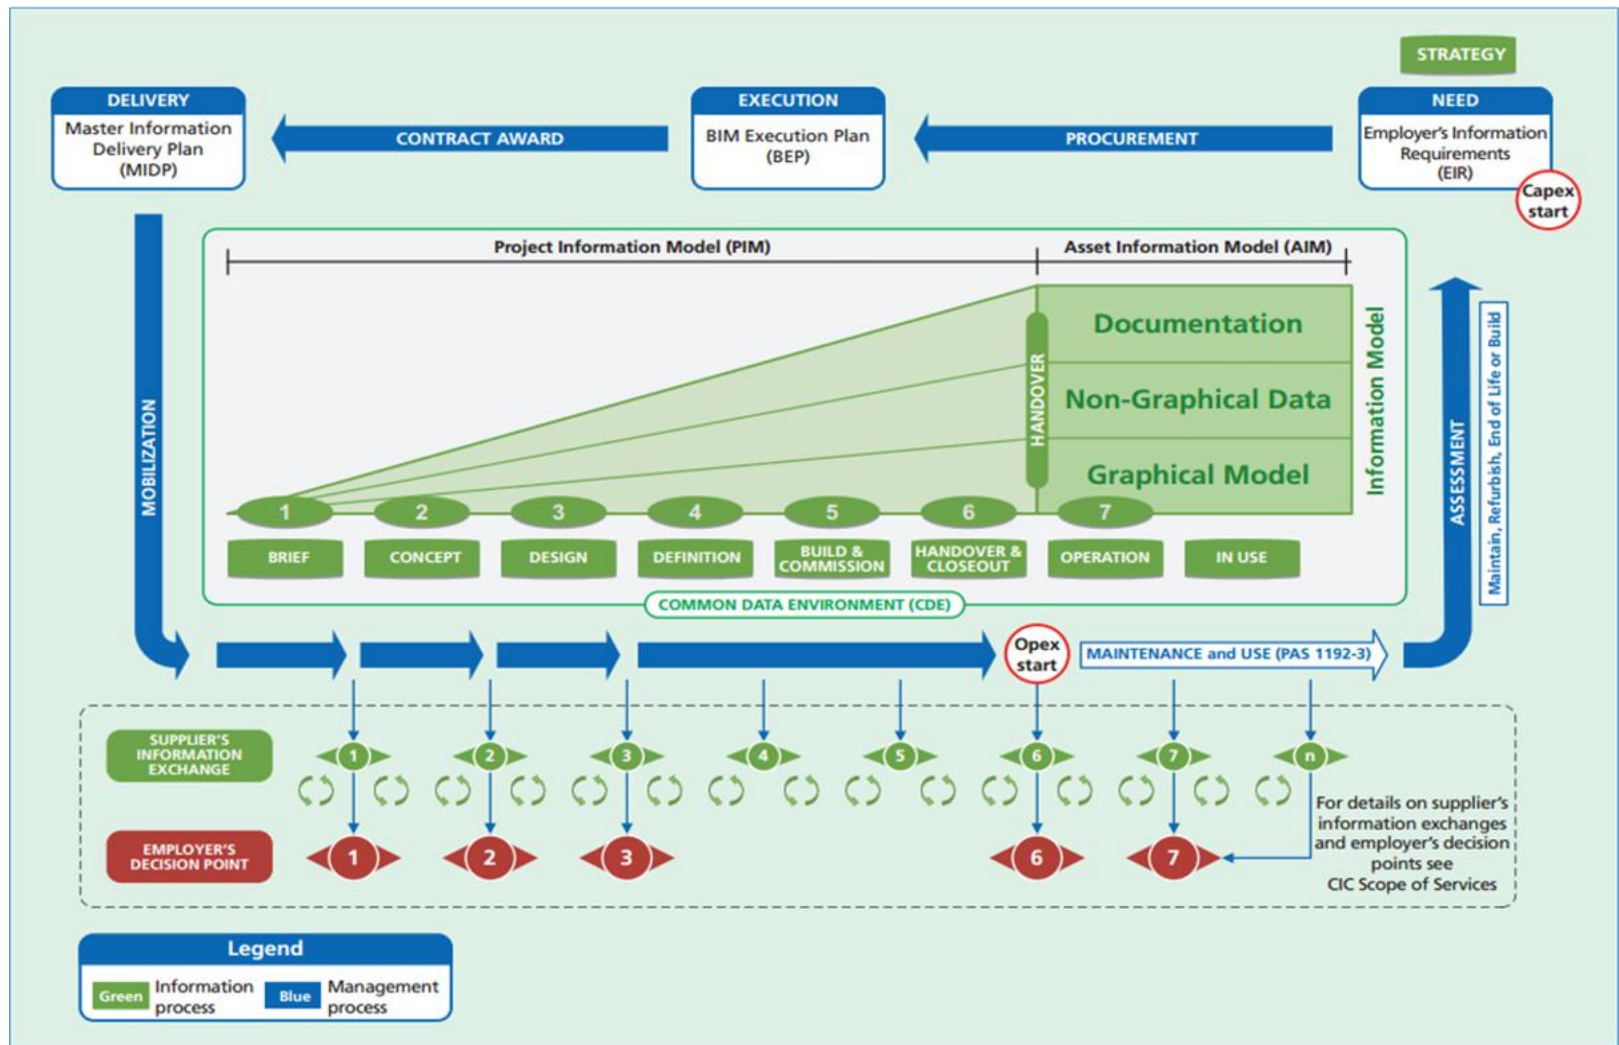

Technical roadmap for process support

- ▼ Building
- ▼ Infrastructure
- ▼ Portfolio Mgmt

Main theme	documents	bulk BIM	purpose BIM and data drops	workflow BIM	cloud BIM	...
Working means	2D / 3D drawings	3D BIM Discipline specific files			BIM data proliferated over the web	
Standards, formats	dxg, dwg, pdf	ifc (CV, COBie)	ifc's mvdXML	ifc's BCF		
Way of communication	document based working	bulk model exchange	purpose driven model exchange	work flow driven model updating		
Technology means		file server, reference whole models	BIM hubs, reference partial models	web services, reference objects		
To-do list		start IFC for Infra, define LoD's (IDM 5+)	purpose MVD's (25+), deliver first IFC Infra	modularize IFC, web linking, exchange req.		
Future developments			enhance on operational	prepare for portfolio mgmt		

BIM Standardization collaboration

Roles of Rooms under Standards program

Players of “Construction Room”

Involving new members from other industries!

Virtual Reality in Construction Planning

Photo by Sebastian Stabinger, Oculus Rift - Developer Version

Airport Room: Data in the entire life cycle

Pre-initiation phase

Building	Infrastructure	Product	Technical	Regulatory
ISO IDM Standard	IFC4 Infra alignment 1.0 (Deployment)	IFC mapping into bSDD	Linked building data ifcOWL	E-submission common guidelines
IDM for building programming	IFC Alignment next phase 1.1	Data dictionary enabler	mvdXML Trust in BIM deliverables	Automated code checking
Global BIM guide wiki	IFC Road & Rail	Product templates and BIM objects	IDM Model Setup	
MVD FM Handover	IFC Asset Management	IFC Primer. Real life object mapping		
MVD Energy simulation	IFC Bridge			
MVD Scheduling	Integrated Digital Built Environment			
MVD Quantity take off	Infra overall architecture			
MVD Annotation				
IDM Curtain walling				
IDM Configurator				