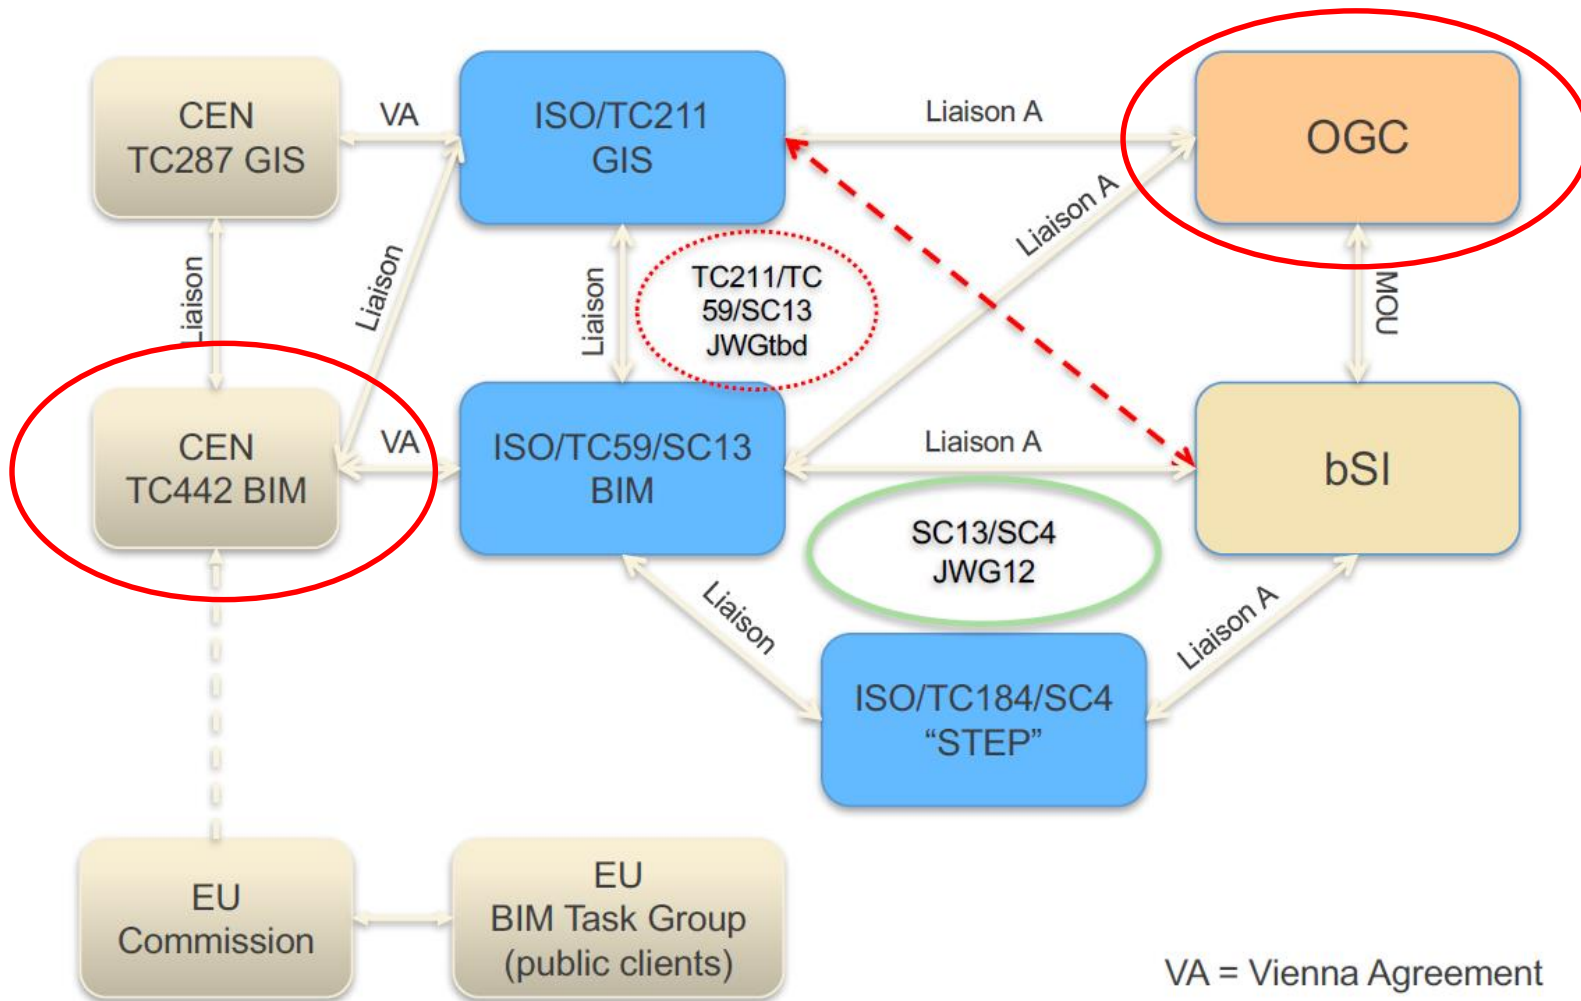

BIM Standardization collaboration